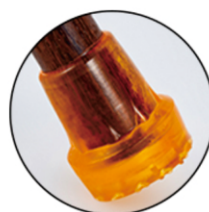

Solid wood walking stick for the elderly

老人防滑助行實木手杖

Model: LR-IV

Features:

- Solid wood crutches, beautiful in appearance, solid wood
 - Goose-wing wooden crutches, traditional hand-made, polished, smooth lines, smooth and round, no need to paint
 - Oxford non-slip rubber sleeve at the bottom, good abrasion resistance, quiet, and ensure the durability of the crutches
- Applicable people: the elderly, those with inconvenient legs and feet, and those with leg and foot rehabilitation

- 實木拐杖, 造型美觀氣派, 實木結實穩固
- 雞翅木疙瘩拐杖, 傳統手工製作, 打磨拋光, 線條流暢, 光滑圓潤 無需做漆
- 底部牛津防滑膠套, 耐磨性良好, 靜音, 確保拐杖經久耐用
- 適用人群: 老年人, 腿腳不方便者, 腿腳複健者

Specifications

Product Model 產品型號	LR-IV
Product Material 產品材質	Wenge wood 雞翅木
Size 尺寸	88*15*2.5cm
Net weight 淨重	479g
Packing size 包裝尺寸	95*16*3.5cm
Package weight 包裝重量	740g